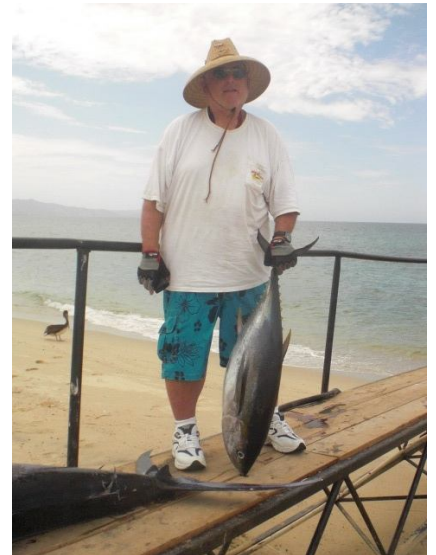

PHOTO GALLERY

Entertainment at the Weigh In!

Tim Foote w/ 1 of 7 boated Bluefins

Sara & Curt Itogawa w/ Side Pot YT's

Fox w/ his quality Bluefin

Alex w/ a perfect string of Lings & Reds

Lots of Bull for Gail Ross

Steve Ross behind the rail with his quality marlin.

Gail with a beautiful Sail Fish

Steve topping off the pelagics at Rancho Leonaro with a Tuna!

Be sure to send me pictures of you and your quality catches to: GarysHomeLoans@hotmail.com